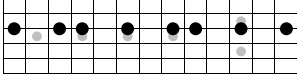

Bending Etude

Key of A minor

Mike Salow

Standard tuning

$\text{♩} = 70$

A minor scale

dist.guit.

Measures 1-3 of the A minor scale. The treble clef staff shows the notes: 1 (open), 2 (2nd fret), 4 (4th fret), 5 (5th fret), 7 (7th fret), 9 (9th fret), 10 (10th fret), 12 (12th fret), and 14 (14th fret). The guitar tablature below shows the corresponding fret numbers: 2, 4, 5, 7, 9, 10, 12, 14.

Measures 4-6. Measure 4: notes 2, 4, 5 with a triplet bracket. Measure 5: notes 4, 4, 2, 4, 4, 5, 7 with a half-bend ($\frac{1}{2}$) and vibrato over the first 4. Measure 6: notes 5, 5, 4, 5, 5, 7, 9 with a full bend and vibrato over the first 5.