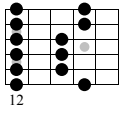

Descending 5s Sweep Lick

Mike Salow

Standard tuning

♩ = 120

Em Pentatonic

el.guit.