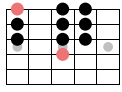

# Hybrid Picked Flurry

Mike Salow

Standard tuning

♩ = 120

A Dorian/Blues

5

M P P M P P M P P M

M = plucked middle finger note