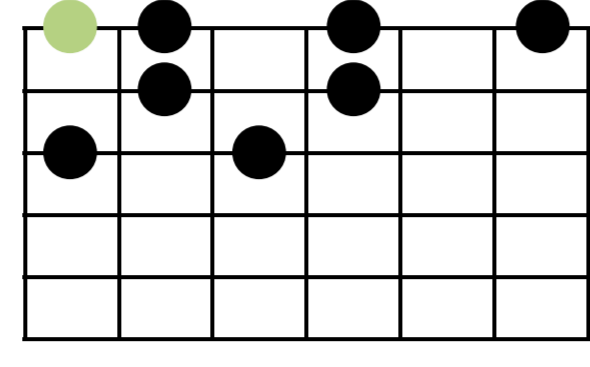

# Kid Charlemagne Lick

Standard tuning

♩ = 120

E minor pentatonic (9th highlighted)

14

dist.guit.

14

15 16 15 17 15 19 15 17 19 14 15 16 14 16 15 17 15 17 15