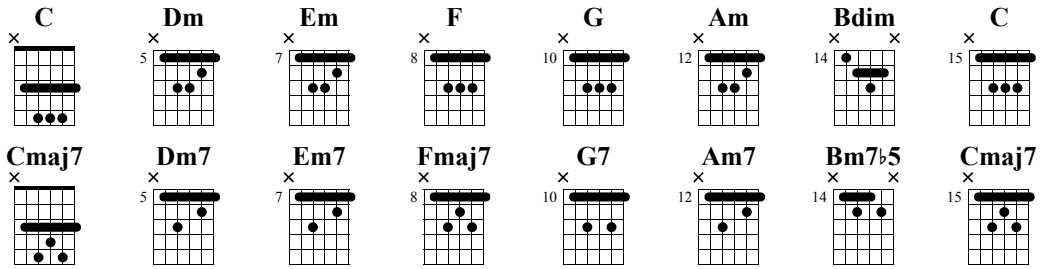

Diatonic Chords (Chords in a key)

Key of C

Mike Salow

(NOTE: "Δ" = major 7 | "-" = minor | "o" = diminished | m7b5 is also called half diminished)

Standard tuning

♩ = 120

I ii iii IV V vi vii° I

C Dm Em F G Am Bdim C

1

el.guit.

IΔ7 ii-7 iii-7 IVΔ7 V7 vi-7 vii-7b5 IΔ7

Cmaj7 Dm7 Em7 Fmaj7 G7 Am7 Bm7b5 Cmaj7

3

4