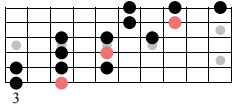

2 String Symmetrical Pentatonic Exercise

Key of Am
Mike Salow

Standard tuning

♩ = 120

2 String Sym #1

el.guit.

Musical notation for measures 1-3. Treble clef, 4/4 time. Slurs and 'sl.' markings indicate slides. Fingering numbers 1, 2, 3 are shown above notes.

TAB notation for measures 1-3:

3	5	3	5	7	5	7	5	7	9	8	10	8	10	12	10	13	10	12	9	12	10	12	10
---	---	---	---	---	---	---	---	---	---	---	----	---	----	----	----	----	----	----	---	----	----	----	----

2 String Sym #2

Musical notation for measures 4-6. Treble clef, 4/4 time. Slurs and 'sl.' markings indicate slides. Fingering numbers 4, 5, 6 are shown above notes.

TAB notation for measures 4-6:

12	10	8	10	12	10	12	10	12	14	12	14	13	15	17	15	17	20	17	20	17	19	17	19
----	----	---	----	----	----	----	----	----	----	----	----	----	----	----	----	----	----	----	----	----	----	----	----

Musical notation for measures 7-9. Treble clef, 4/4 time. Slurs and 'sl.' markings indicate slides. Fingering numbers 7, 8, 9 are shown above notes.

TAB notation for measures 7-9:

17	19	17	20	17	15	17																	
----	----	----	----	----	----	----	--	--	--	--	--	--	--	--	--	--	--	--	--	--	--	--	--