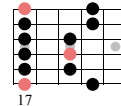

2 String Symmetrical Pentatonic Exercise

Key of Am
Mike Salow

Standard tuning

♩ = 120

2 String Sym #1

el.guit.

Musical notation for measures 1-3. Treble clef, 4/4 time. Slurs and 'sl.' markings indicate slides. Fingering numbers 1, 2, 3 are shown above notes.

TAB notation for measures 1-3:

3	5	3	5	7	5	7	5	7	9	8	10	8	10	12	10	13	10	12	9	12	10	12	10
---	---	---	---	---	---	---	---	---	---	---	----	---	----	----	----	----	----	----	---	----	----	----	----

2 String Sym #2

Musical notation for measures 4-6. Treble clef, 4/4 time. Slurs and 'sl.' markings indicate slides. Fingering numbers 4, 5, 6 are shown above notes.

TAB notation for measures 4-6:

12	10	8	10	12	10	12	10	12	14	12	14	13	15	17	15	17	20	17	20	17	19	17	19
----	----	---	----	----	----	----	----	----	----	----	----	----	----	----	----	----	----	----	----	----	----	----	----

Musical notation for measures 7-9. Treble clef, 4/4 time. Slurs and 'sl.' markings indicate slides. Fingering numbers 7, 8, 9 are shown above notes.

TAB notation for measures 7-9:

17	19	17	20	17	15	17																	
----	----	----	----	----	----	----	--	--	--	--	--	--	--	--	--	--	--	--	--	--	--	--	--