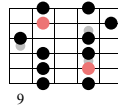

2 String Symmetrical Pentatonic Exercise

Key of Am
Mike Salow

Standard tuning

♩ = 120

2 String Sym #1

el.guit.

Musical notation for measures 1-3. Treble clef, 4/4 time. Slurs and 'sl.' markings indicate slides. Fingering numbers 1, 2, 3 are shown above notes.

TAB notation for measures 1-3:

3	5	3	5	7	5	7	5	7	9	8	10	8	10	12	10	13	10	12	9	12	10	12	10
---	---	---	---	---	---	---	---	---	---	---	----	---	----	----	----	----	----	----	---	----	----	----	----

2 String Sym #2

Musical notation for measures 4-6. Treble clef, 4/4 time. Slurs and 'sl.' markings indicate slides. Fingering numbers 4, 5, 6 are shown above notes.

TAB notation for measures 4-6:

12	10	8	10	12	10	12	10	12	14	12	14	13	15	17	15	17	20	17	20	17	19	17	19
----	----	---	----	----	----	----	----	----	----	----	----	----	----	----	----	----	----	----	----	----	----	----	----

Musical notation for measures 7-9. Treble clef, 4/4 time. Slurs and 'sl.' markings indicate slides. Fingering numbers 7, 8, 9 are shown above notes.

TAB notation for measures 7-9:

17	19	17	20	17	15	17																	
----	----	----	----	----	----	----	--	--	--	--	--	--	--	--	--	--	--	--	--	--	--	--	--