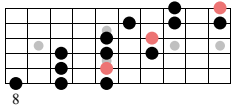

2 String Symmetrical Pentatonic Exercise

Key of Am
Mike Salow

Standard tuning

♩ = 120

2 String Sym #1

el.guit.

Musical notation for measures 1-3. Treble clef, 4/4 time. Slurs and 'sl.' markings indicate slides. Fingering numbers 1, 2, 3 are shown above notes.

TAB notation for measures 1-3:

3	5	3	5	7	5	7	5	7	9	8	10	8	10	12	10	13	10	12	9	12	10	12	10
---	---	---	---	---	---	---	---	---	---	---	----	---	----	----	----	----	----	----	---	----	----	----	----

2 String Sym #2

Musical notation for measures 4-6. Treble clef, 4/4 time. Slurs and 'sl.' markings indicate slides. Fingering numbers 4, 5, 6 are shown above notes.

TAB notation for measures 4-6:

12	10	8	10	12	10	12	10	12	14	12	14	13	15	17	15	17	20	17	20	17	19	17	19
----	----	---	----	----	----	----	----	----	----	----	----	----	----	----	----	----	----	----	----	----	----	----	----

Musical notation for measures 7-9. Treble clef, 4/4 time. Slurs and 'sl.' markings indicate slides. Fingering numbers 7, 8, 9 are shown above notes.

TAB notation for measures 7-9:

17	19	17	20	17	15	17																	
----	----	----	----	----	----	----	--	--	--	--	--	--	--	--	--	--	--	--	--	--	--	--	--