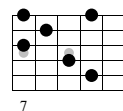

Scale to Sweep Exercise #1

Key of G
Mike Salow

Standard tuning

♩ = 200

More advanced players may chose to economy pick the ascending scale

el. guit.

1

2

F#dim

Gmaj

3

4

Am

5

6