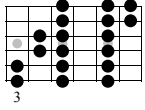

# Scale to Sweep Exercise #1

Key of G  
Mike Salow

Standard tuning

♩ = 200

More advanced players may chose to economy pick the ascending scale

el. guit.

1

2