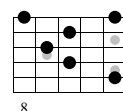

Scale to Sweep Exercise #1

Key of G
Mike Salow

Standard tuning

♩ = 200

More advanced players may chose to economy pick the ascending scale

el. guit.

1

2

F#dim

Gmaj

3

4

Am

5

6