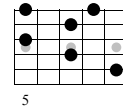

More advanced players may chose to economy pick the ascending scale

el. guit.

1

2

F#dim