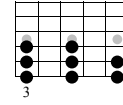

G Mixolydian 1-2-3-4-5-6-b7

1 #4 2 natural 4 3 b7

jz. guit.