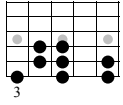

Brightest to Darkest Modes

G root note3
Mike Salow

Standard tuning

♩ = 120

G Lydian 1-2-3-#4-5-6-7