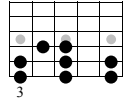

G Ionain 1-2-3-4-5-6-7