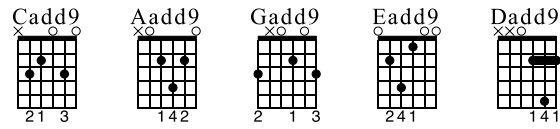

add9 Chords

May 22, 2022

Mike Salow

Standard tuning

♩ = 120

E-Gt

4/4

mf