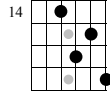

Gmaj7 Chord Variations

Voicing on string set 4-3-2-1

Mike Salow

Standard tuning

♩ = 120

Gmaj7

G6/9

Gsus2