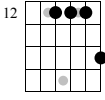

Gmaj7 Chord Variations

Voicing on string set 4-3-2-1

Mike Salow

Standard tuning

♩ = 120

Gmaj7

G6/9

Gsus2