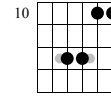

Gmaj7 Chord Variations

Voicing on string set 4-3-2-1

Mike Salow

Standard tuning

♩ = 120

Gmaj7

G6/9

Gsus2