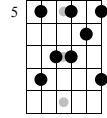

Diatonic 7th Arpeggios

Key of C
Mike Salow

Standard tuning

♩ = 120

Cmaj7

Dm7

el.guit.

Musical notation for Cmaj7 and Dm7 arpeggios. Includes treble clef, 4/4 time signature, and guitar tablature for strings T, A, B.

Em7

Fmaj7

Musical notation for Em7 and Fmaj7 arpeggios. Includes treble clef, 4/4 time signature, and guitar tablature for strings T, A, B.

G7

Am7

Musical notation for G7 and Am7 arpeggios. Includes treble clef, 4/4 time signature, and guitar tablature for strings T, A, B.

Bm7b5

Cmaj7

Musical notation for Bm7b5 and Cmaj7 arpeggios. Includes treble clef, 4/4 time signature, and guitar tablature for strings T, A, B.