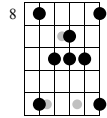

Diatonic 7th Arpeggios

Key of C
Mike Salow

Standard tuning

♩ = 120

Cmaj7

Dm7

el.guit.

Musical notation for Cmaj7 and Dm7 arpeggios. Includes treble clef, 4/4 time signature, and guitar tablature for strings T, A, B.

Em7

Fmaj7

Musical notation for Em7 and Fmaj7 arpeggios. Includes treble clef, 4/4 time signature, and guitar tablature for strings T, A, B.

G7

Am7

Musical notation for G7 and Am7 arpeggios. Includes treble clef, 4/4 time signature, and guitar tablature for strings T, A, B.

Bm7b5

Cmaj7

Musical notation for Bm7b5 and Cmaj7 arpeggios. Includes treble clef, 4/4 time signature, and guitar tablature for strings T, A, B.