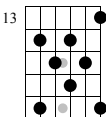

Diatonic 7th Arpeggios

Key of C
Mike Salow

Standard tuning

♩ = 120

Cmaj7

Dm7

el.guit.

Musical notation for Cmaj7 and Dm7 arpeggios. Includes treble clef, 4/4 time signature, and guitar tablature for strings T, A, B.

Em7

Fmaj7

Musical notation for Em7 and Fmaj7 arpeggios. Includes treble clef, 4/4 time signature, and guitar tablature for strings T, A, B.

G7

Am7

Musical notation for G7 and Am7 arpeggios. Includes treble clef, 4/4 time signature, and guitar tablature for strings T, A, B.

Bm7b5

Cmaj7

Musical notation for Bm7b5 and Cmaj7 arpeggios. Includes treble clef, 4/4 time signature, and guitar tablature for strings T, A, B.