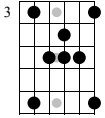

Diatonic 7th Arpeggios

Key of C
Mike Salow

Standard tuning

♩ = 120

Cmaj7

Dm7

el.guit.

Musical notation for Cmaj7 and Dm7 arpeggios. Includes treble clef, 4/4 time signature, and guitar tablature for strings T, A, B.

Em7

Fmaj7

Musical notation for Em7 and Fmaj7 arpeggios. Includes treble clef, 4/4 time signature, and guitar tablature for strings T, A, B.

G7

Am7

Musical notation for G7 and Am7 arpeggios. Includes treble clef, 4/4 time signature, and guitar tablature for strings T, A, B.

Bm7b5

Cmaj7

Musical notation for Bm7b5 and Cmaj7 arpeggios. Includes treble clef, 4/4 time signature, and guitar tablature for strings T, A, B.