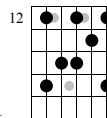

Diatonic 7th Arpeggios

Key of C
Mike Salow

Standard tuning

♩ = 120

Cmaj7

Dm7

el.guit.

Musical notation for Cmaj7 and Dm7 arpeggios. Includes treble clef, 4/4 time signature, and guitar tablature for strings T, A, B.

Em7

Fmaj7

Musical notation for Em7 and Fmaj7 arpeggios. Includes treble clef, 4/4 time signature, and guitar tablature for strings T, A, B.

G7

Am7

Musical notation for G7 and Am7 arpeggios. Includes treble clef, 4/4 time signature, and guitar tablature for strings T, A, B.

Bm7b5

Cmaj7

Musical notation for Bm7b5 and Cmaj7 arpeggios. Includes treble clef, 4/4 time signature, and guitar tablature for strings T, A, B.