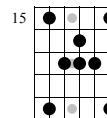

Diatonic 7th Arpeggios

Key of C
Mike Salow

Standard tuning

♩ = 120

Cmaj7

Dm7

el.guit.

Musical notation for Cmaj7 and Dm7 arpeggios. Includes treble clef, 4/4 time signature, and guitar tablature for strings T, A, B.

Em7

Fmaj7

Musical notation for Em7 and Fmaj7 arpeggios. Includes treble clef, 4/4 time signature, and guitar tablature for strings T, A, B.

G7

Am7

Musical notation for G7 and Am7 arpeggios. Includes treble clef, 4/4 time signature, and guitar tablature for strings T, A, B.

Bm7b5

Cmaj7

Musical notation for Bm7b5 and Cmaj7 arpeggios. Includes treble clef, 4/4 time signature, and guitar tablature for strings T, A, B.