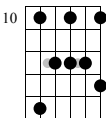

Diatonic 7th Arpeggios

Key of C
Mike Salow

Standard tuning

♩ = 120

Cmaj7

Dm7

el.guit.

Musical notation for Cmaj7 and Dm7 arpeggios. Includes treble clef, 4/4 time signature, and guitar tablature for strings T, A, B.

Em7

Fmaj7

Musical notation for Em7 and Fmaj7 arpeggios. Includes treble clef, 4/4 time signature, and guitar tablature for strings T, A, B.

G7

Am7

Musical notation for G7 and Am7 arpeggios. Includes treble clef, 4/4 time signature, and guitar tablature for strings T, A, B.

Bm7b5

Cmaj7

Musical notation for Bm7b5 and Cmaj7 arpeggios. Includes treble clef, 4/4 time signature, and guitar tablature for strings T, A, B.